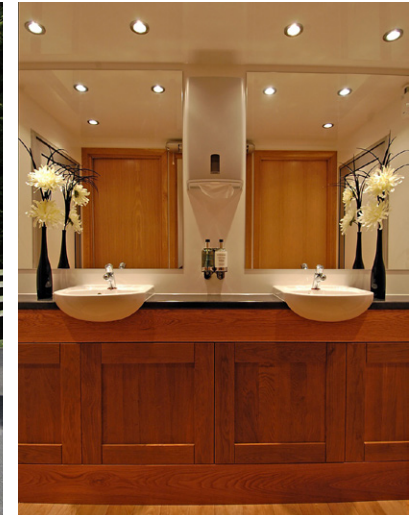

Dimensions: Total length: 6.7m with A frame Width: 2.3m Height: 3.2m Weight: 3500kg

Facilities: 3 x Ladies WCs with concealed cisterns

1 x Gents WC with concealed cistern

3 x Urinals

2 x Full length vanity mirrors + 4 x Vanity unit mirrors

4 x Semi recessed basins

Infra Red internal heaters

Hand towel dispensers

Toilet roll dispensers

Twin soap hand wash and moisturiser dispensers

Water Supply: Warm

Waste: Self-contained (optional mains water and waste connection)

Power Required: Domestic 16 amp/3.5 KVa

Usage: Up to 300 people per day*

Ground Conditions: Firm level ground with good access

Optional Extras:

- Full-time uniformed attendant service.
- GroundProtector Mats – Ideal for creating a safe walkway for guests.
- Folding Picnic Tables – 8 seats per table.
- Pedestrian Fencing – to aid crowd control.

Additional Information:

Customers are advised to take out **Damage Waiver Insurance** - available from BorderLoos & Events

N.B. *Alcohol consumption and crowd surge at events e.g. following speeches etc: can significantly reduce capacity.

Luxury Weddings
VIP & Corporate

Attended
Service
Available

BorderLOOS

& Event Hire

T. +44 (0) 1228 792 792

E. sales@borderloos.com

W. borderloos.com