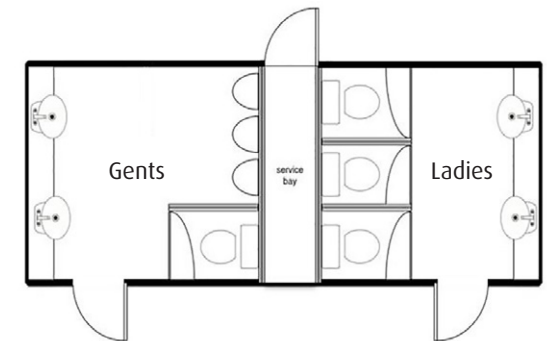

Dimensions: Total length: 6.7m with A frame Width: 2.3m Height: 3.2m Weight: 3500kg

Facilities: 3 x Ladies WCs with concealed cisterns

1 x Gents WC with concealed cistern

3 x Urinals

2 x Full length vanity mirrors + 4 x Vanity unit mirrors

4 x Semi recessed basins

Infra Red internal heaters

Hand towel dispensers

Toilet roll dispensers

Twin soap hand wash and moisturiser dispensers

Water Supply: Warm

Waste: Self-contained (optional mains water and waste connection)

Power Required: Domestic 16 amp/3.5 KVa

Usage: Up to 300 people per day*

Ground Conditions: Firm level ground with good access

Optional Extras:

- Full-time uniformed attendant service.
- GroundProtector Mats – Ideal for creating a safe walkway for guests.
- Folding Picnic Tables – 8 seats per table.
- Pedestrian Fencing – to aid crowd control.

Additional Information:

Customers are advised to take out **Damage Waiver Insurance** - available from BorderLoos & Events

N.B. *Alcohol consumption and crowd surge at events e.g. following speeches etc: can significantly reduce capacity.

Luxury Weddings
VIP & Corporate

Attended
Service
Available

BorderLOOS

& Event Hire

T. +44 (0) 1228 792 792

E. sales@borderloos.com

W. borderloos.com